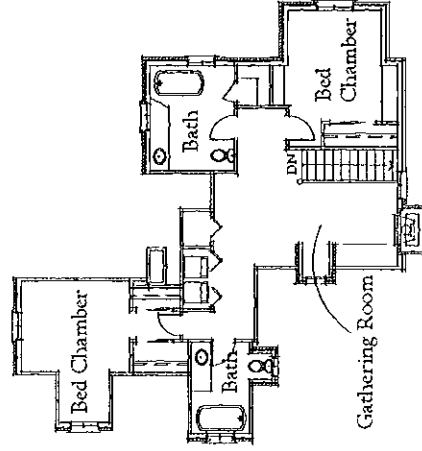

A Two-Story
Cottage with detached
Carriage House

LIVING AREA
2596 sq ft

Page 14

Main Floor Plan Area : 1,600 s.f.

Upper Floor Plan Area : 996 s.f.