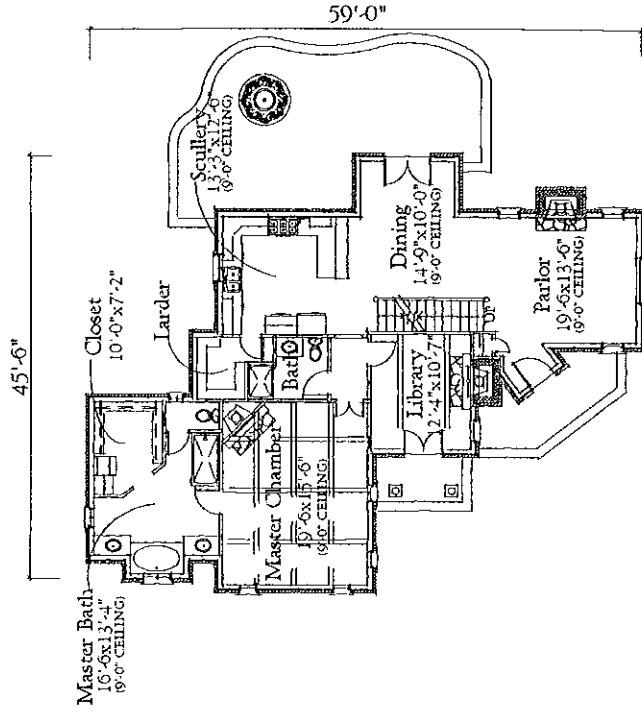

A Two-Story
Cottage with detached
Carriage House

LIVING AREA
2596 sq ft

Page 14

Main Floor Plan Area : 1,600 s.f.

Upper Floor Plan Area : 996 s.f.